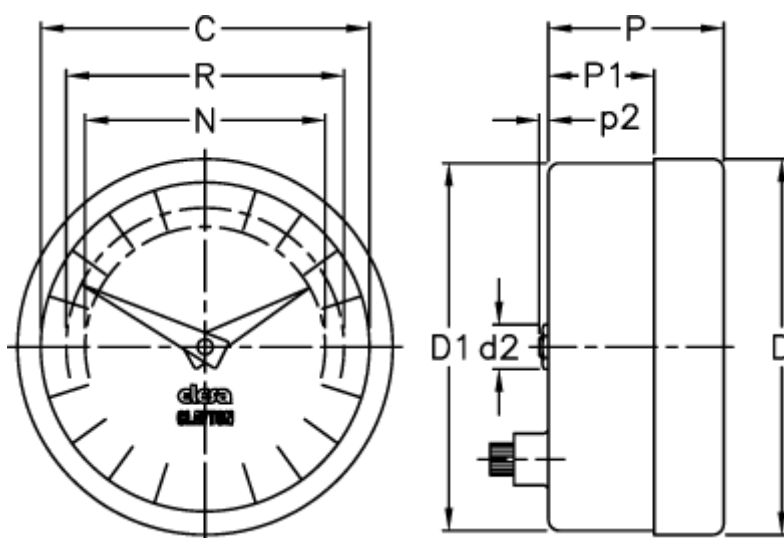

Article number: 2307024287

Description: E+G Positive drive indicator
PA02-0002-D

Measures

C = 60

R = 51

D = 68.4

D1 = 67.0

d2 = 8

N = 44

P = 32

P1 = 19.3

p2 = 1.0